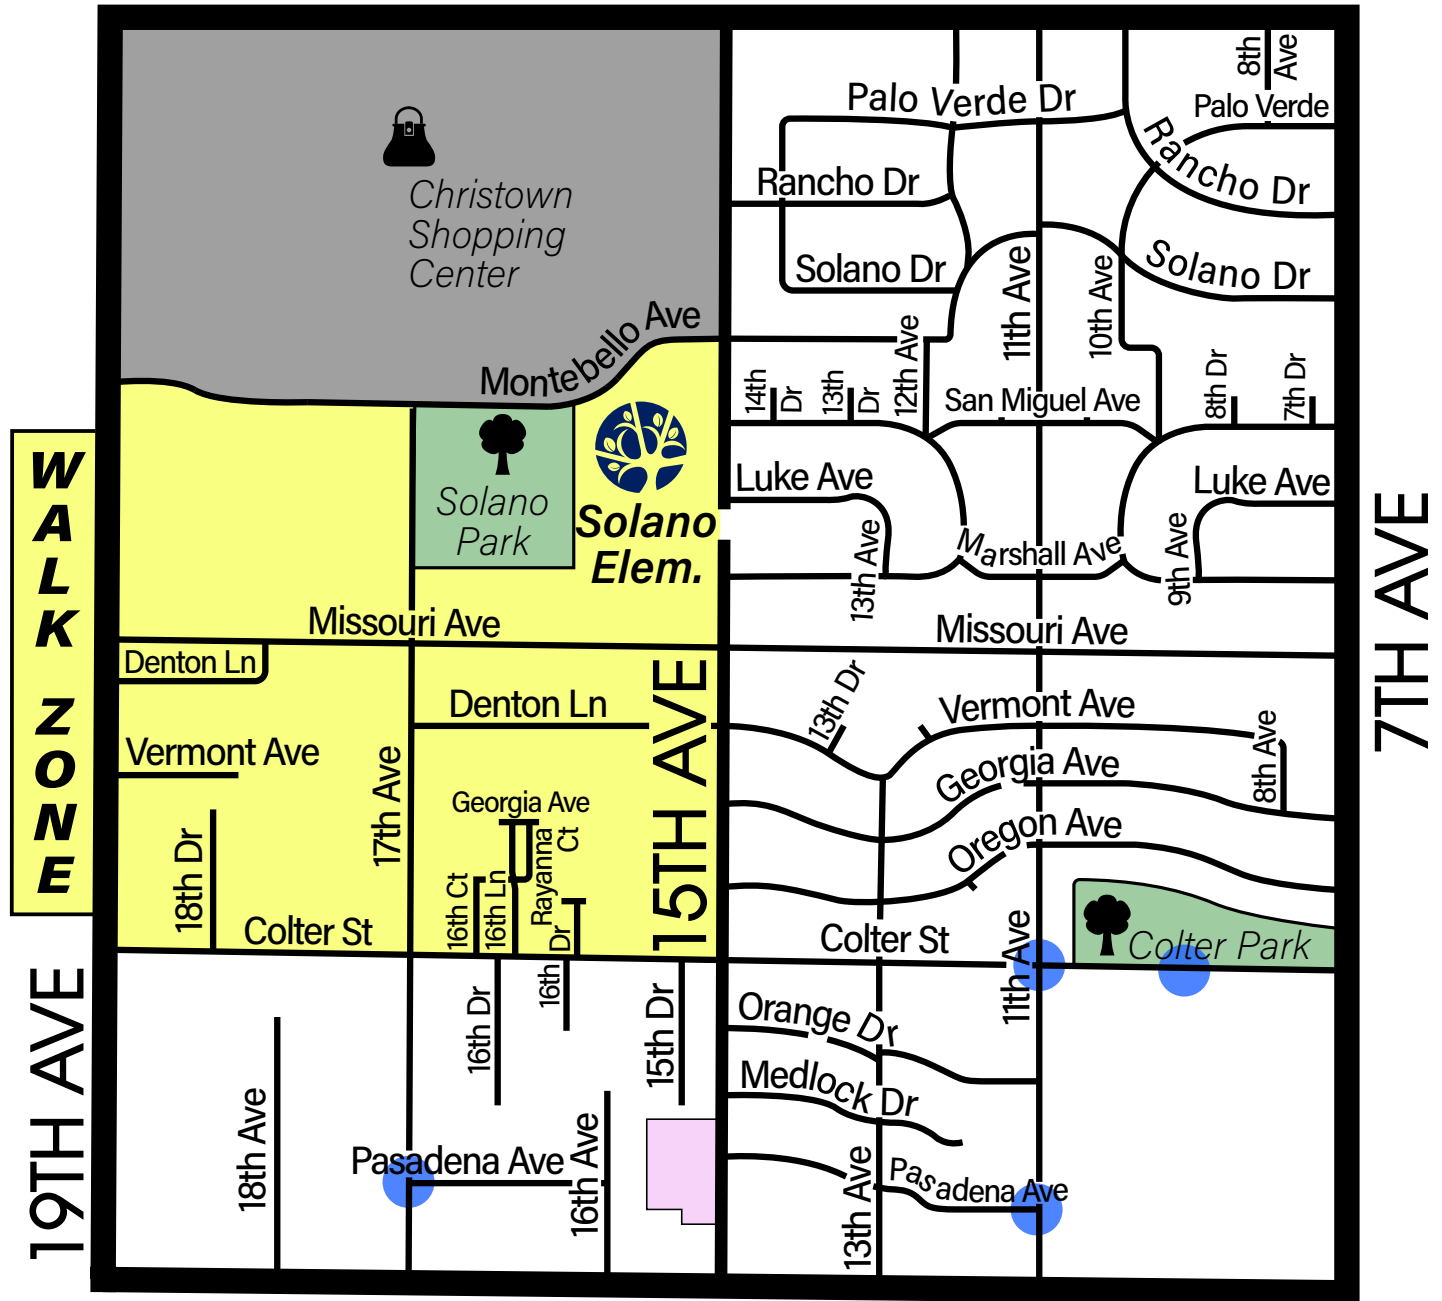

SOLANO ELEMENTARY BUS MAP 2023-2024

Solano Elementary
1526 W Missouri Ave
Phoenix, AZ 85015
(602) 707-2600

BETHANY HOME

CAMELBACK